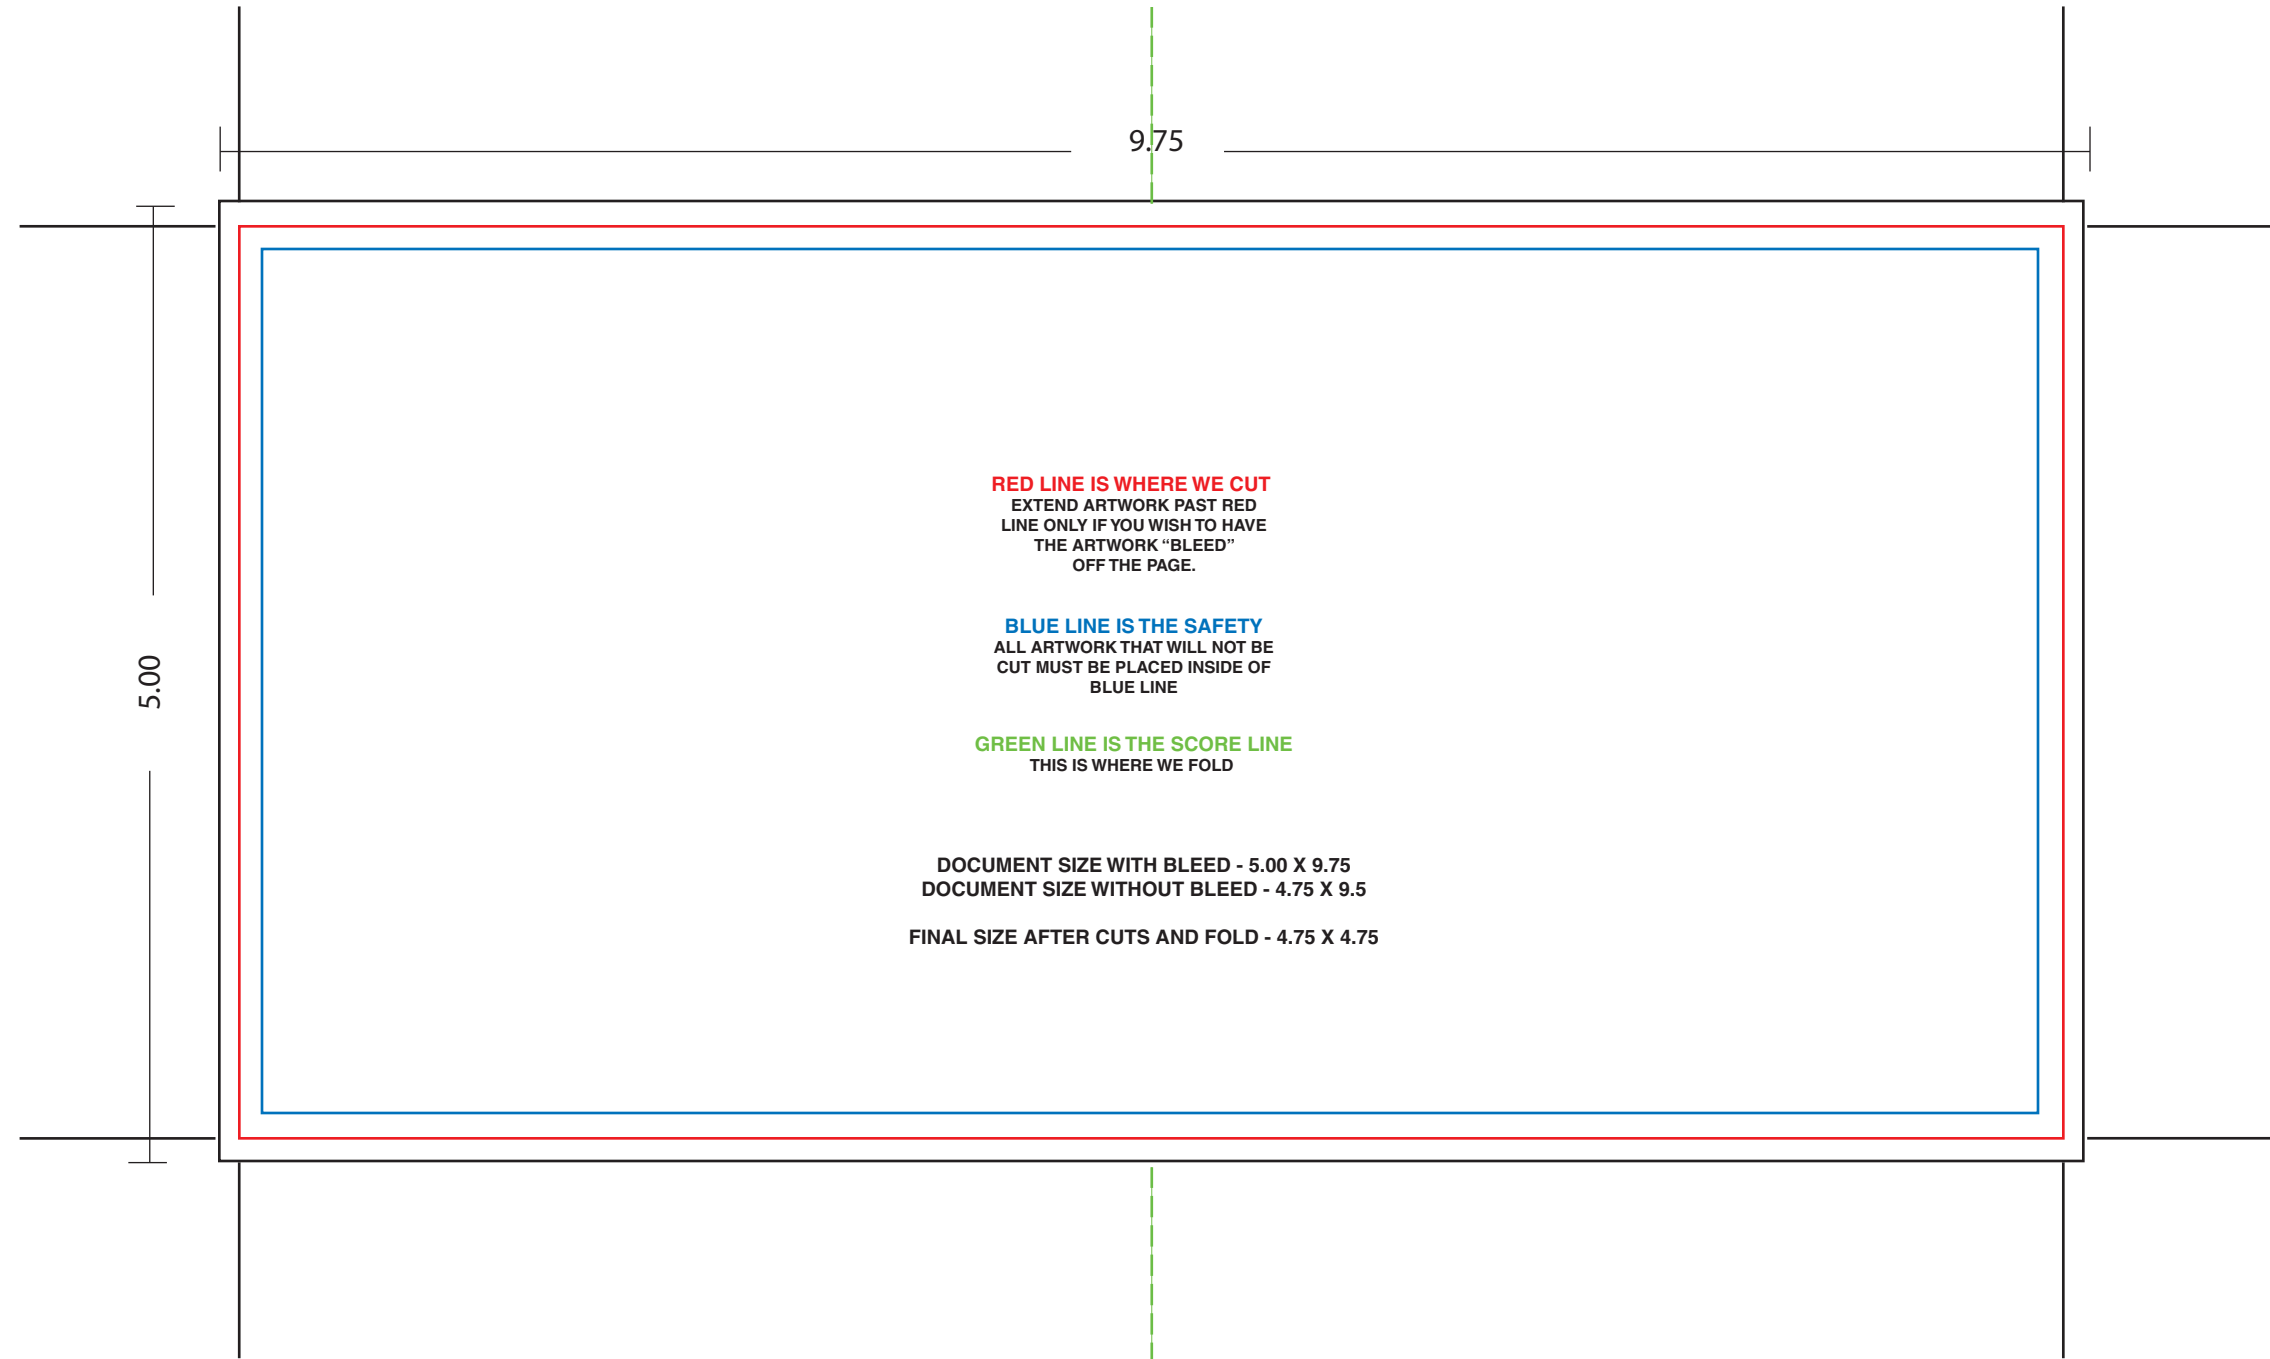

Copy 2 Copy

FOLDED CD INSERT
4.75" x 4.75"
This is a certified Copy2Copy template.
Not for use with other vendors.